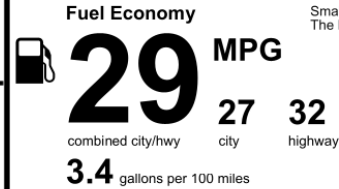

8" Color Touch-screen Display
Wi-Fi Hotspot+

EXTERIOR

17" Alloy Wheels
Temporary Spare Tire
Intelligent Auto Headlights
LED Low and High Beam Headlights
LED Daytime Running Lights
LED Tail Lamps
Dual Power Heated Outside Mirrors

ROCK CREEK® UNIQUE FEATURES

235/65R17 All-Terrain Tires
Intelligent Around View® Monitor (I-AVM) with Moving Object Detection and Off Road Mode
Hill Descent Control
Tubular Roof Rack
Unique Front Fascia and Grille
Rock Creek Badging
Heated Leatherette-appointed Seats with Contrast Stitch and Rock Creek logo
Cargo 12V Outlet

+See your Dealer for terms, conditions and limitations
**Optional Equipment Replaces Standard Where Applicable
+++Federal/State/Local laws may apply. Review before using

Manufacturer's Suggested Retail Base Price: $33,490.00

Options Included by Manufacturer	Price
ROCK CREEK® Premium Package	800.00
Hands-free Power Liftgate++	
Reverse Tilt-Down Outside Mirrors	
Memory Driver Seat and Outside Mirrors	
4-way Power Passenger Seat	
Wireless Charging Pad	
Heated Steering Wheel	
Splash Guards (Set of 4-Black)	260.00
Premium Paint	450.00
USB Charging Cable Set	90.00
Rock Creek All-Season Cargo Area Protector 1pc, Floor Liners & First Aid Kit	460.00

DESTINATION CHARGES 1,390.00

Total' $36,940.00

EPA DOT Fuel Economy and Environment Gasoline Vehicle

Small SUVs range from 14 to 118 MPG. The best vehicle rates 140 MPGe.

You save $500
in fuel costs over 5 years compared to the average new vehicle.

Annual fuel cost $1,800